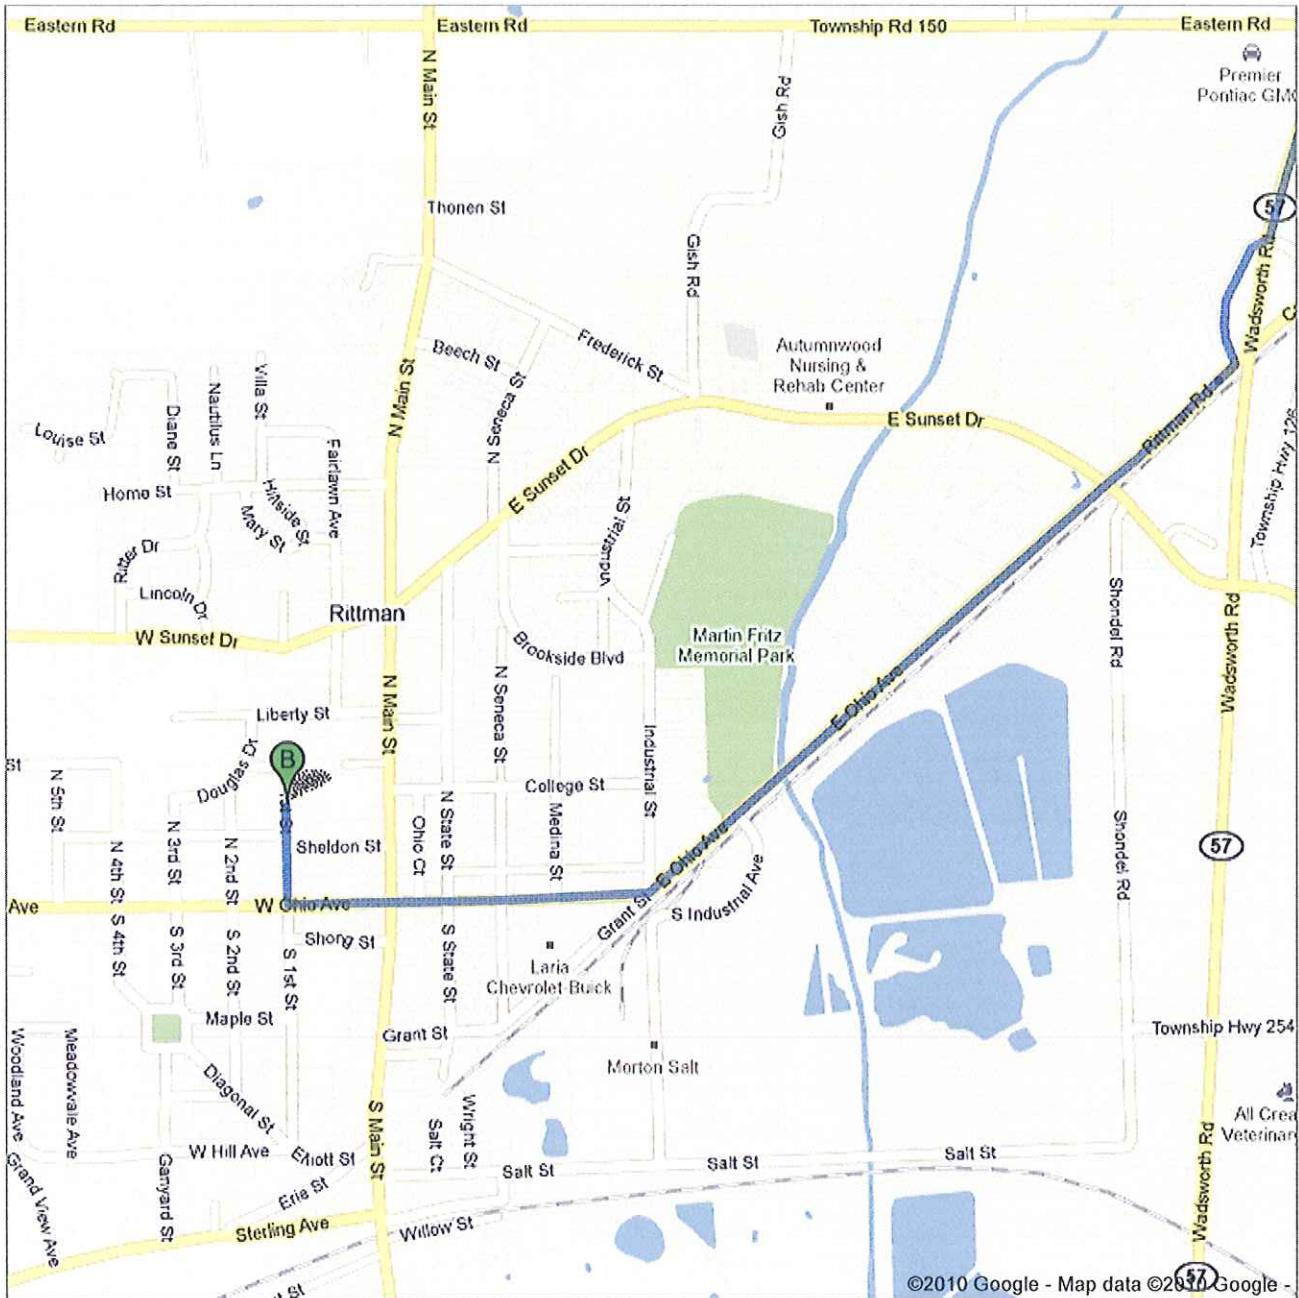

Directions to N 1st St  
6.1 mi – about 14 mins  
Direction to Rittman High School Football Field  
From Wadsworth Square

 Wadsworth, OH

- |   |                           |
|---|---------------------------|
| 1. Head <b>west</b> on <b>College St/Greenwich Rd</b> toward <b>Watrusa Ave</b><br>About 3 mins   | go 1.4 mi<br>total 1.4 mi |
|  2. Turn <b>left</b> toward <b>OH-57 S/Wadsworth Rd</b><br>About 1 min | go 0.1 mi<br>total 1.6 mi |
|  3. Turn <b>left</b> at <b>OH-57 S/Wadsworth Rd</b><br>About 6 mins    | go 2.8 mi<br>total 4.4 mi |
|  4. Turn <b>right</b> toward <b>Rittman Rd</b>                         | go 0.2 mi<br>total 4.6 mi |
|  5. Turn <b>right</b> at <b>Rittman Rd</b><br>About 1 min              | go 0.2 mi<br>total 4.8 mi |
| 6. Continue onto <b>E Ohio Ave</b><br>About 3 mins  | go 1.2 mi<br>total 6.0 mi |
|  7. Turn <b>right</b> at <b>N 1st St</b>                               | go 0.1 mi<br>total 6.1 mi |

 N 1st St

These directions are for planning purposes only. You may find that construction projects, traffic, weather, or other events may cause conditions to differ from the map results, and you should plan your route accordingly. You must obey all signs or notices regarding your route.

Map data ©2010 Google

Directions weren't right? Please find your route on [maps.google.com](http://maps.google.com) and click "Report a problem" at the bottom left.